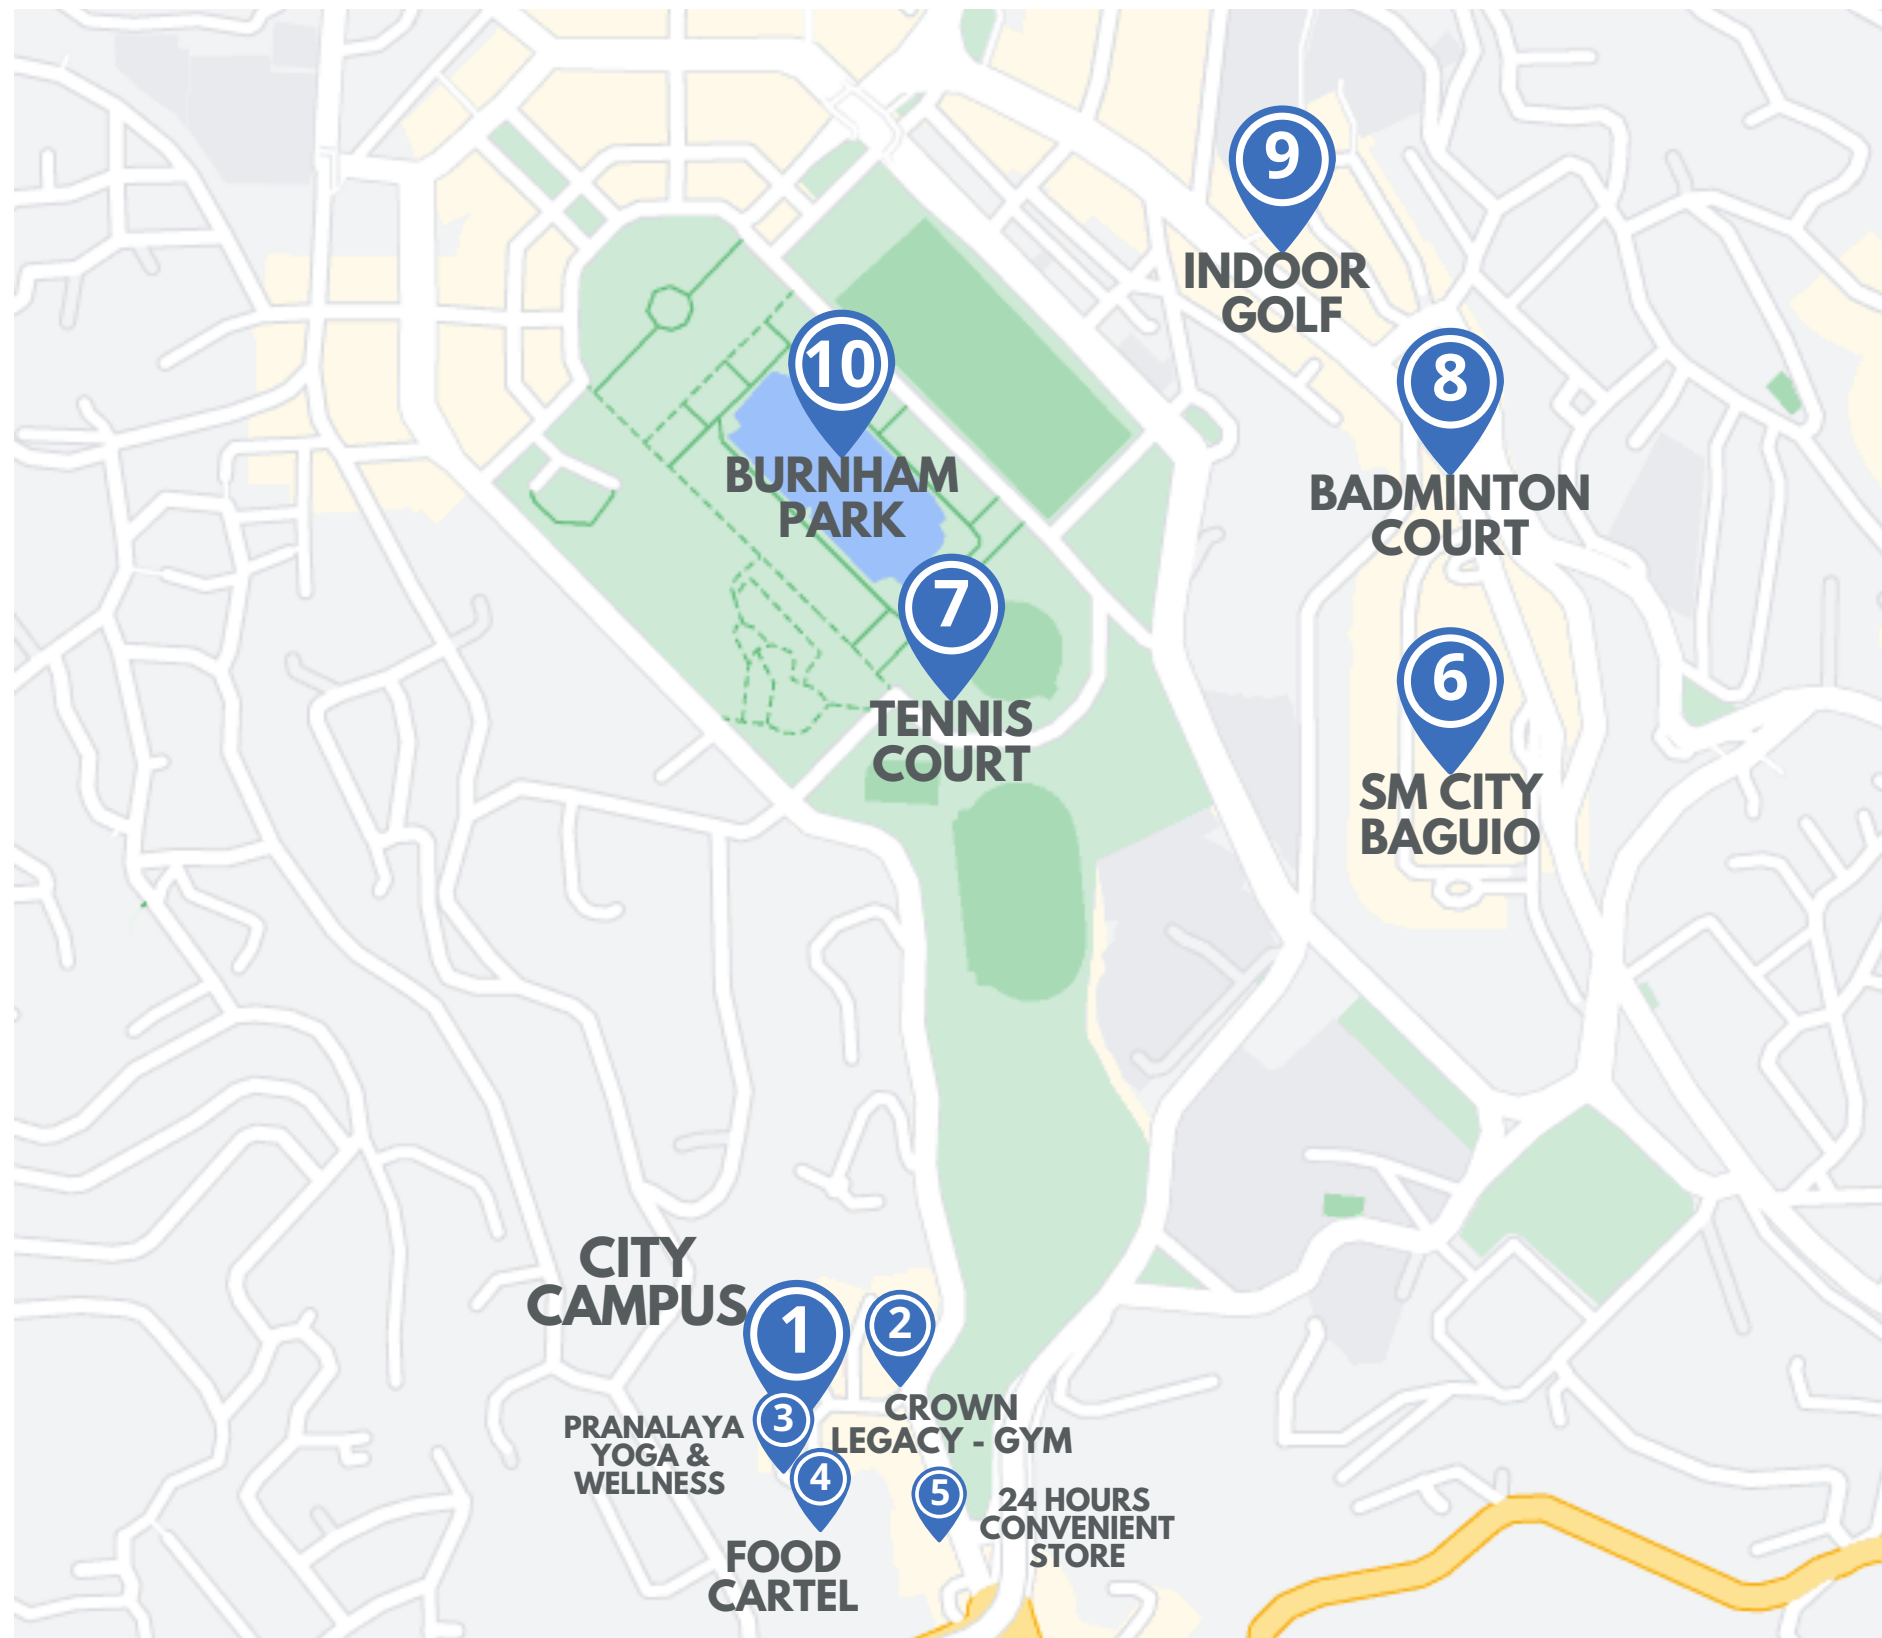

# CITY CAMPUS MAP

APIBECI INTERNATIONAL LANGUAGE ACADEMY

## 2. Crown Legacy Gym

Location: CH2W+C77, Baguio General Hospital Driveway